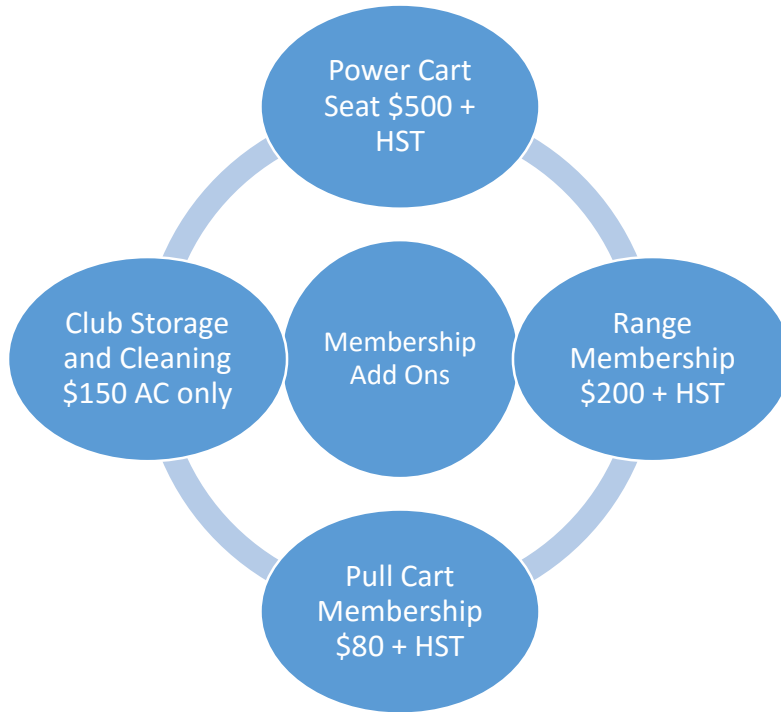

Note* Beginning in the 2016 season Golf Canada Membership dues are mandatory on all membership categories as per legislation. This is a $25 + HST fee added to your membership; per person.

Additional Items for Purchase:

18 Hole Power Cart Punch Card $140 tax included	• Ten 18 hole power cart seats valid for Andersons Creek, Green Gables, or Forest Hills
Range Card $30 tax included	• Ten buckets of range balls for Andersons Creek, Green Gables, or Forest Hills